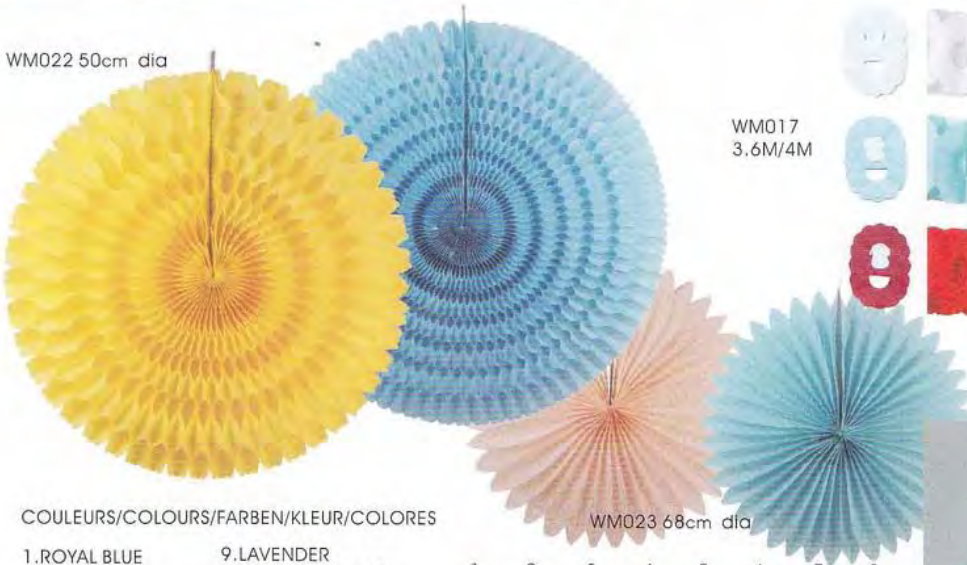

WM011 3.6M/4M

WM030 50cm dia

WM012 85cm dia

WM014 3.6M/4M

WM013 3M

WM016 3M

WM021 3M

WM015 3.6M/4M

WM018 3.6M/4M

WM029 2M/3M

WM022 50cm dia

WM017 3.6M/4M

COULEURS/COLOURS/FARBEN/KLEUR/COLORES

- |                  |                      |
|------------------|----------------------|
| 1. ROYAL BLUE    | 9. LAVENDER          |
| 2. SKY BLUE      | 10. PEACH / SALMON   |
| 3. WHITE         | 11. LIME GREEN       |
| 4. PASTEL YELLOW | 12. ORANGE           |
| 5. IVORY         | 13. RED              |
| 6. PASTEL PINK   | 14. GREEN            |
| 7. BURGUNDY      | 15. RED /WHITE /BLUE |
| 8. YELLOW        | 16. MULTI COLORS     |

WM023 68cm dia

ALL MARRIGE ITEMS CAN BE MADE IN ABOVE-MENTIONED COLORS.

WM024 heart/round/star shape confetti 250g/300g/500g/1kg